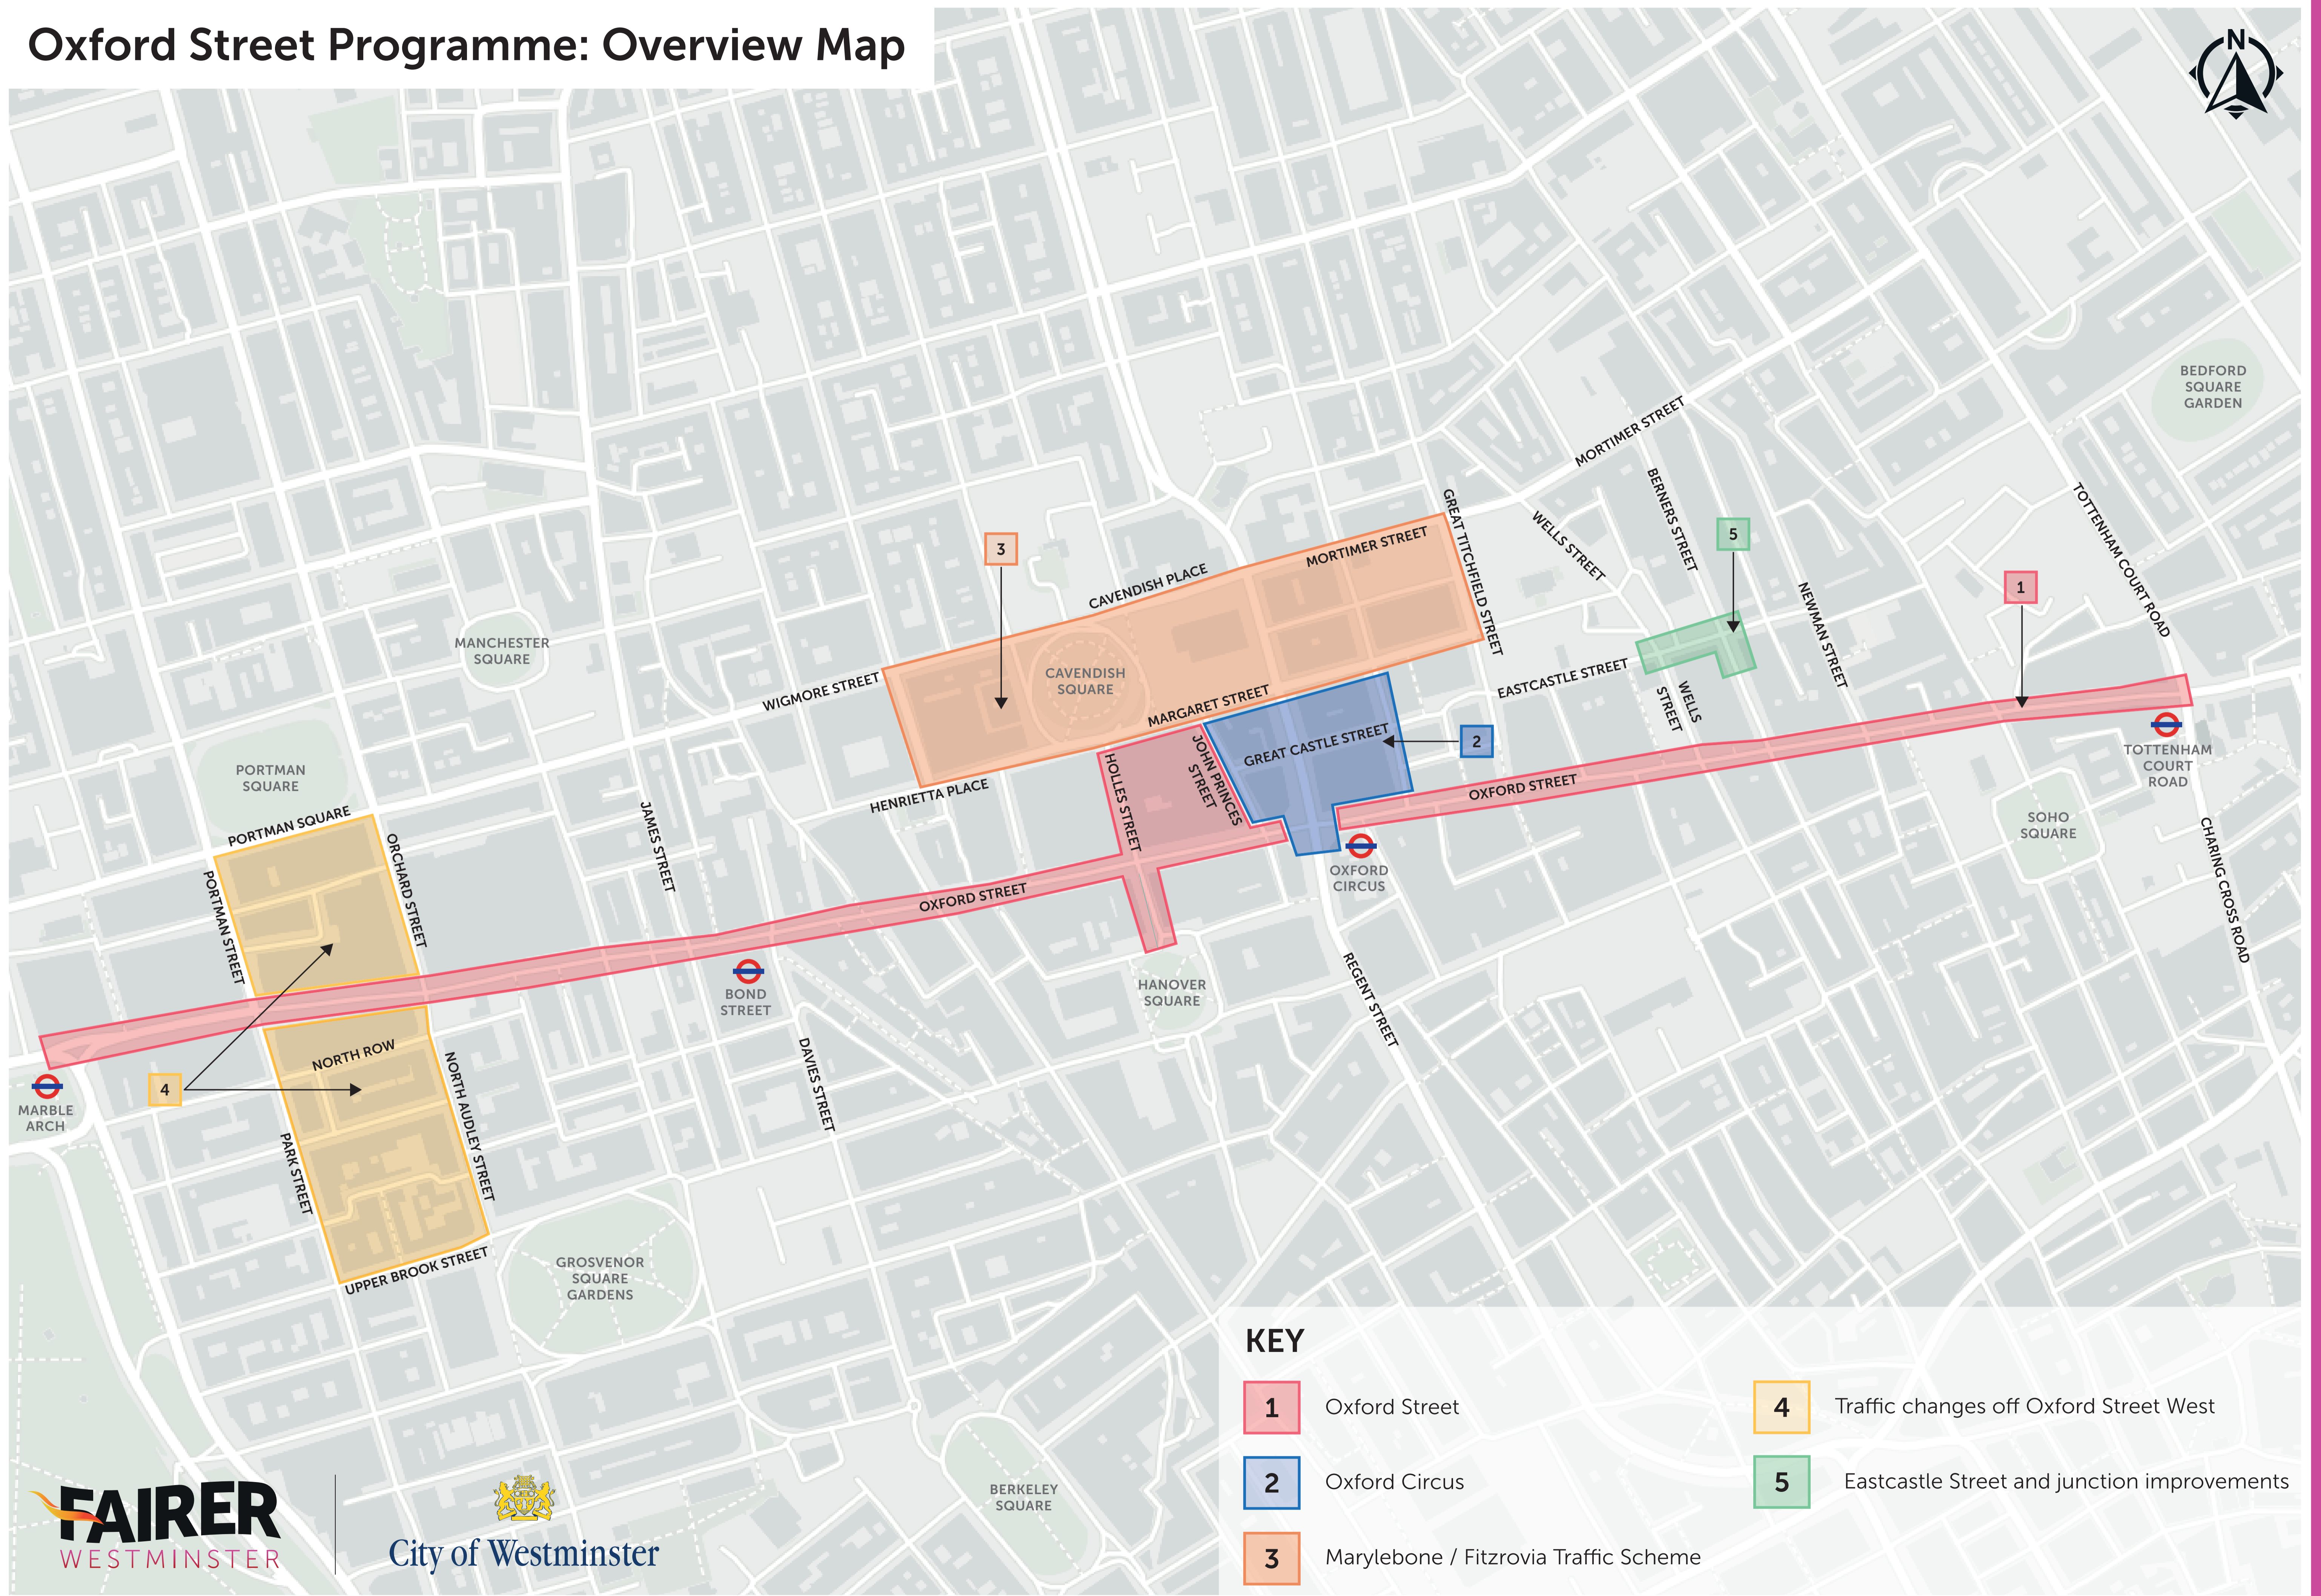

# Oxford Street Programme: Overview Map

## KEY

- 1** Oxford Street
- 2** Oxford Circus
- 3** Marylebone / Fitzrovia Traffic Scheme
- 4** Traffic changes off Oxford Street West
- 5** Eastcastle Street and junction improvements