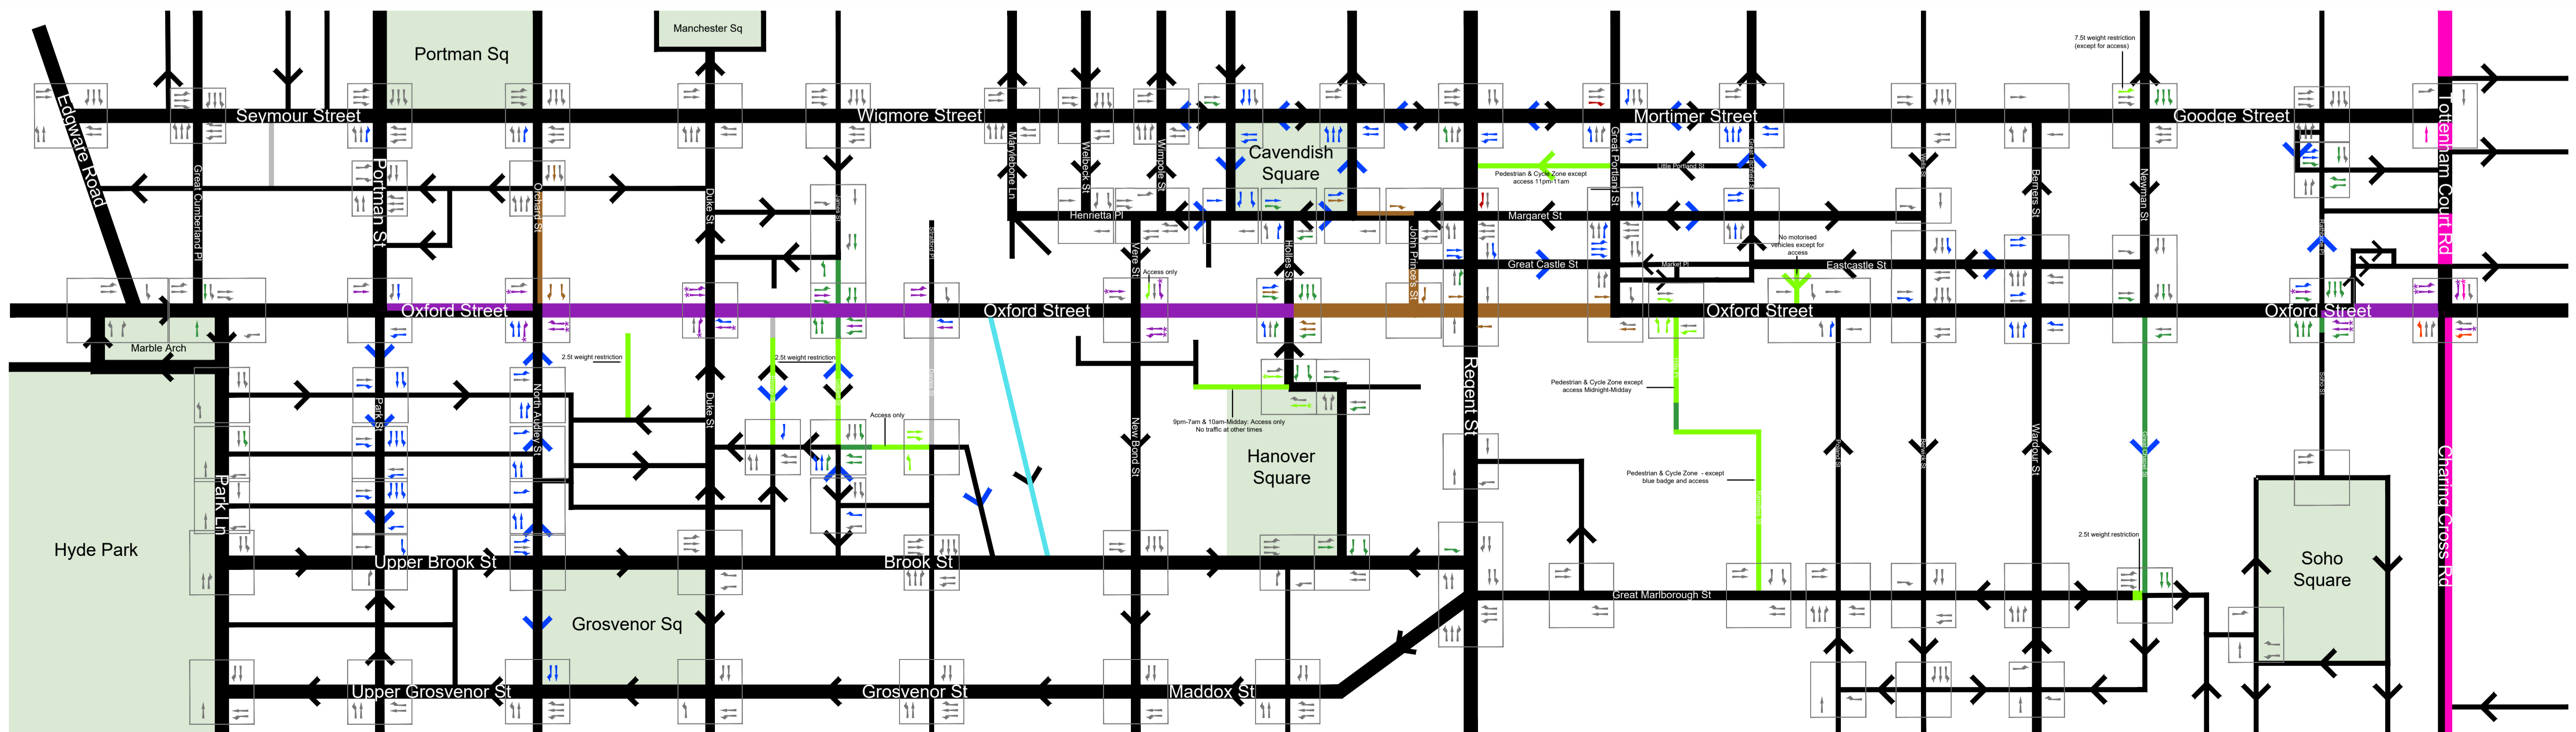

EXISTING

Permitted Traffic Movements

Ref: 6993/OS/039 11/07/2023 Rev 1.1

City of Westminster

KEY:

- Current permitted movement
- New permitted movement
- Cycle only movement 24hrs
- Bus only movement 24hrs
- Bus, taxi and cycle only movement 24hrs
- Bus and cycle only movement 24hrs
- 7am-7pm Mon-Sat: Bus, taxi & cycle only
7pm-7am Mon-Sat: All vehicles
- 7am-11am: Access only, No traffic at other times
- Midnight-11am: Access and cyclists only
Cycles only at other times
- 8am-7pm: Bus and cycle only
7pm-8am: All vehicles
- Specific local restriction
- 7am-Midday: Bus, taxi, cycle and goods vehicles
Midday-7pm: Bus, taxi and cycles only
7pm-7am: All vehicles
- * Restriction applies only for certain times of day
- Roads closed to traffic

PROPOSED