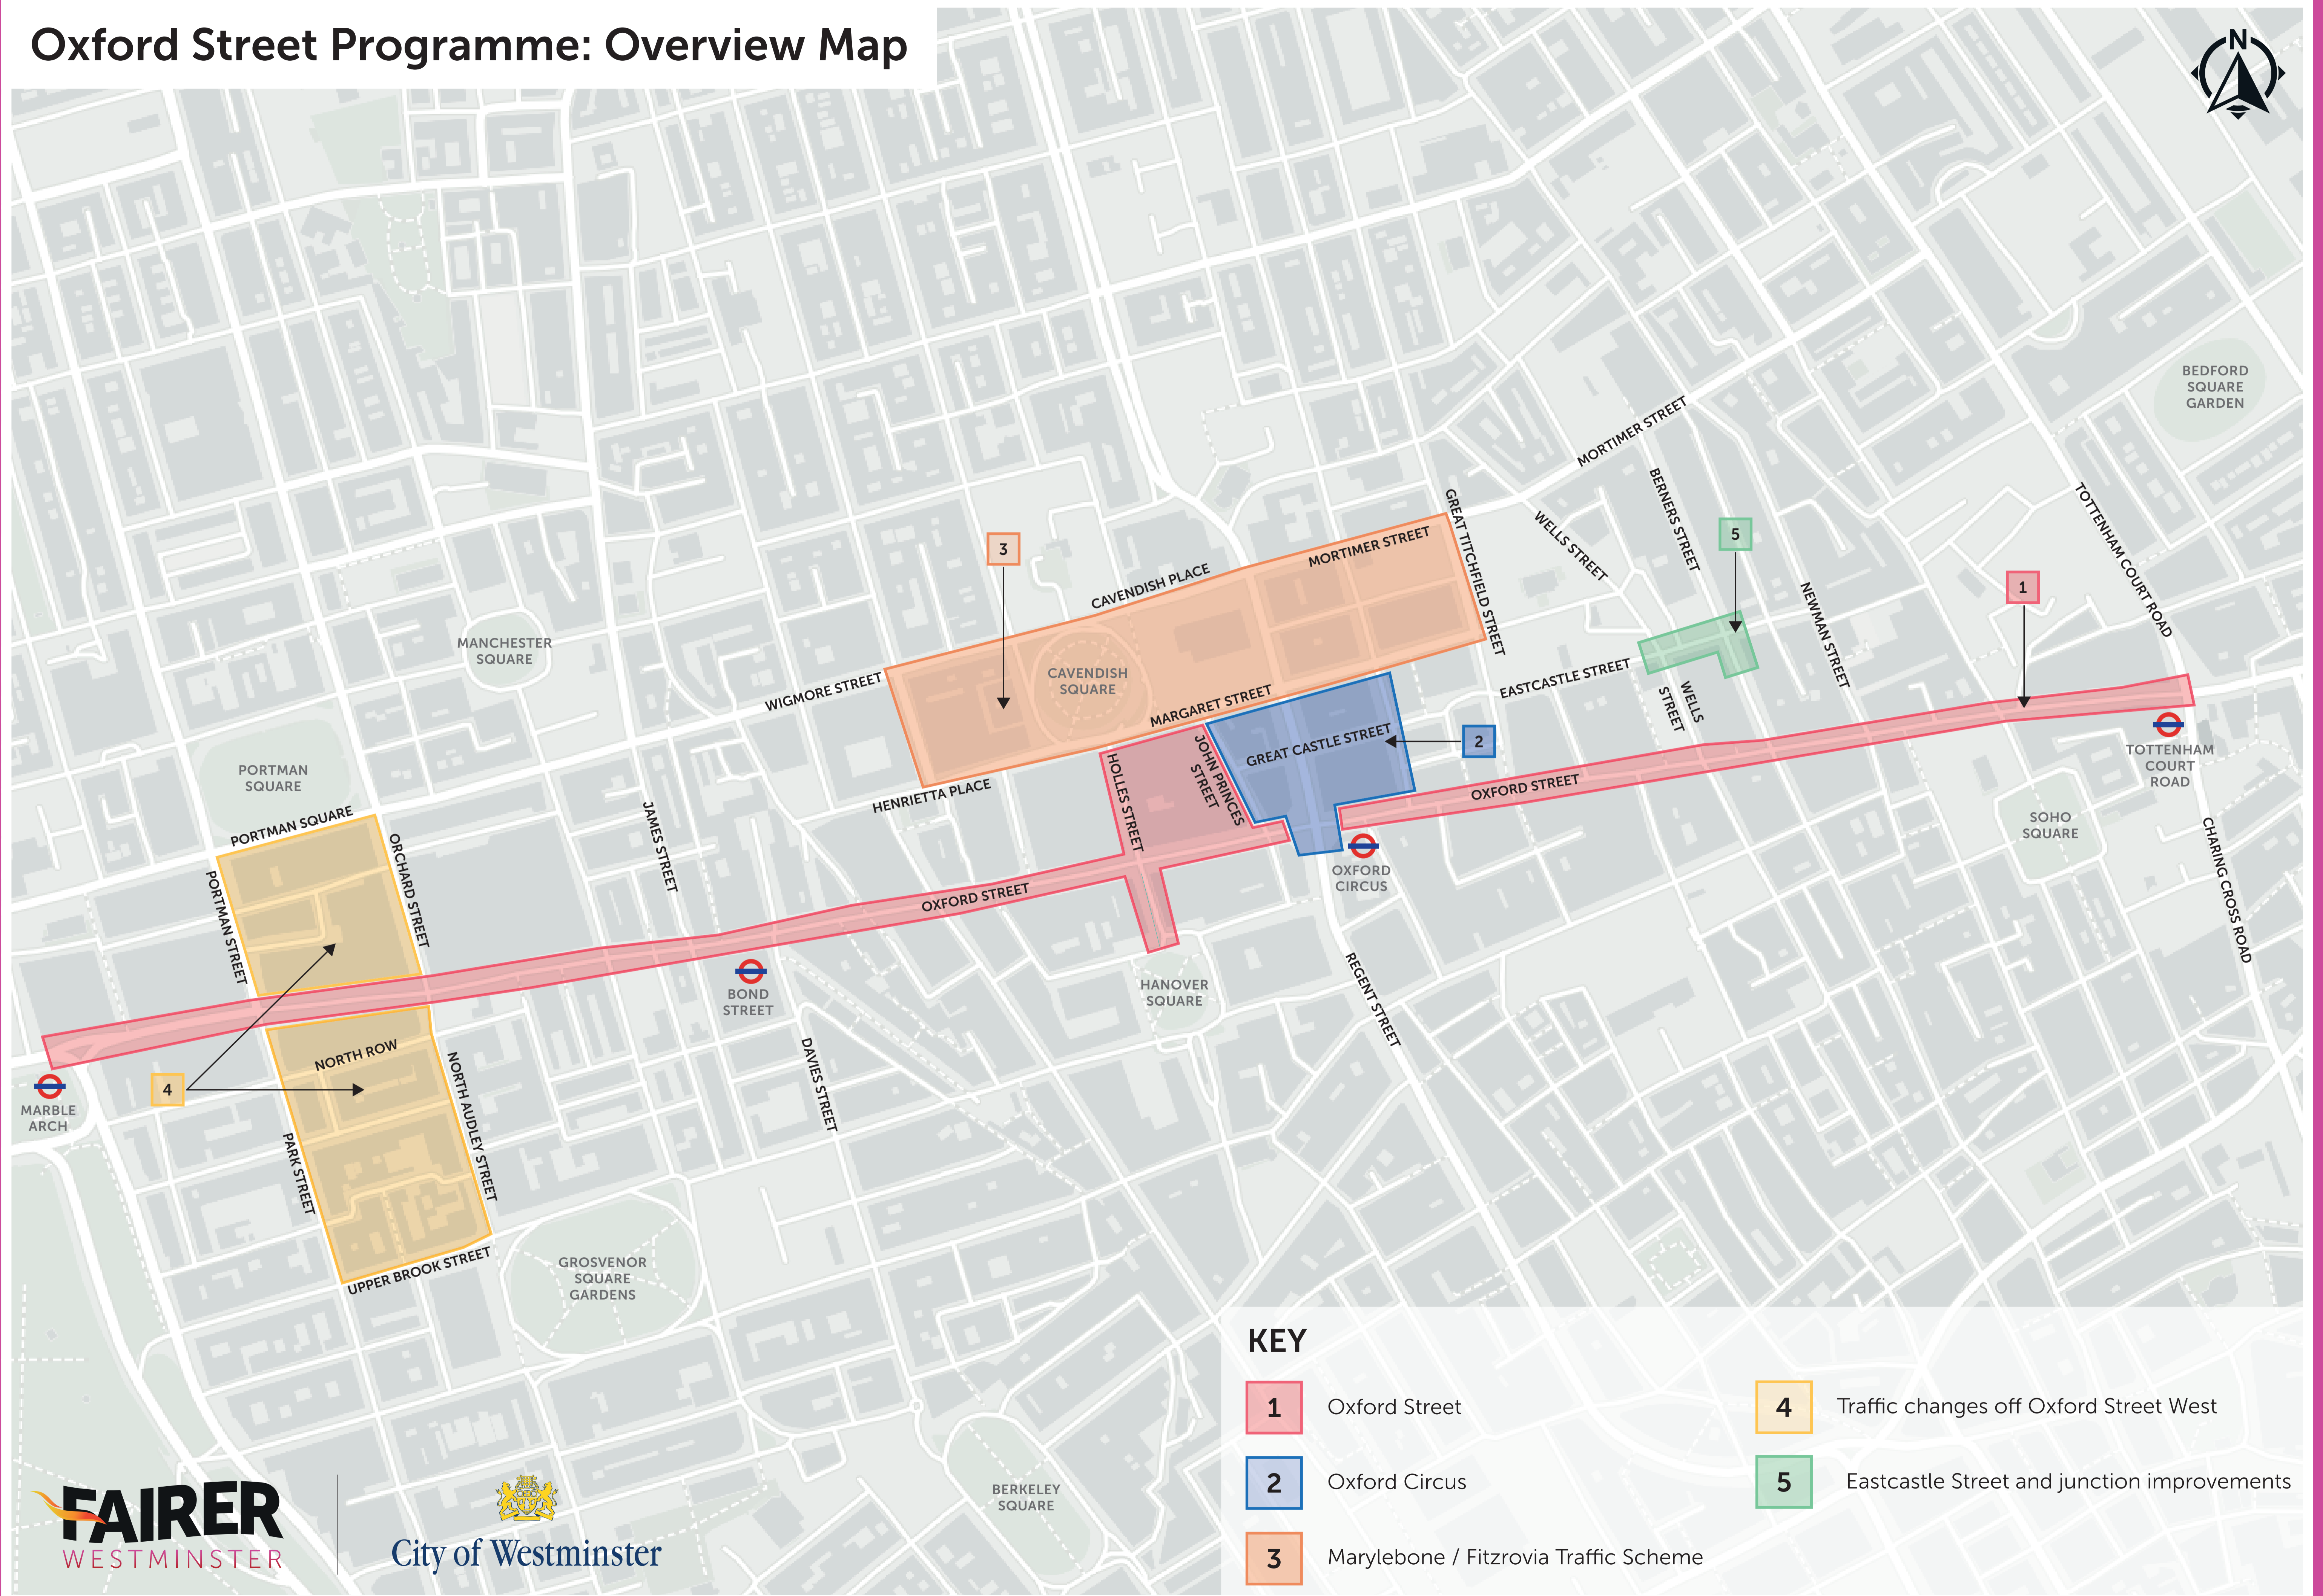

Oxford Street Programme: Overview Map

KEY

- 1 Oxford Street
- 2 Oxford Circus
- 3 Marylebone / Fitzrovia Traffic Scheme
- 4 Traffic changes off Oxford Street West
- 5 Eastcastle Street and junction improvements