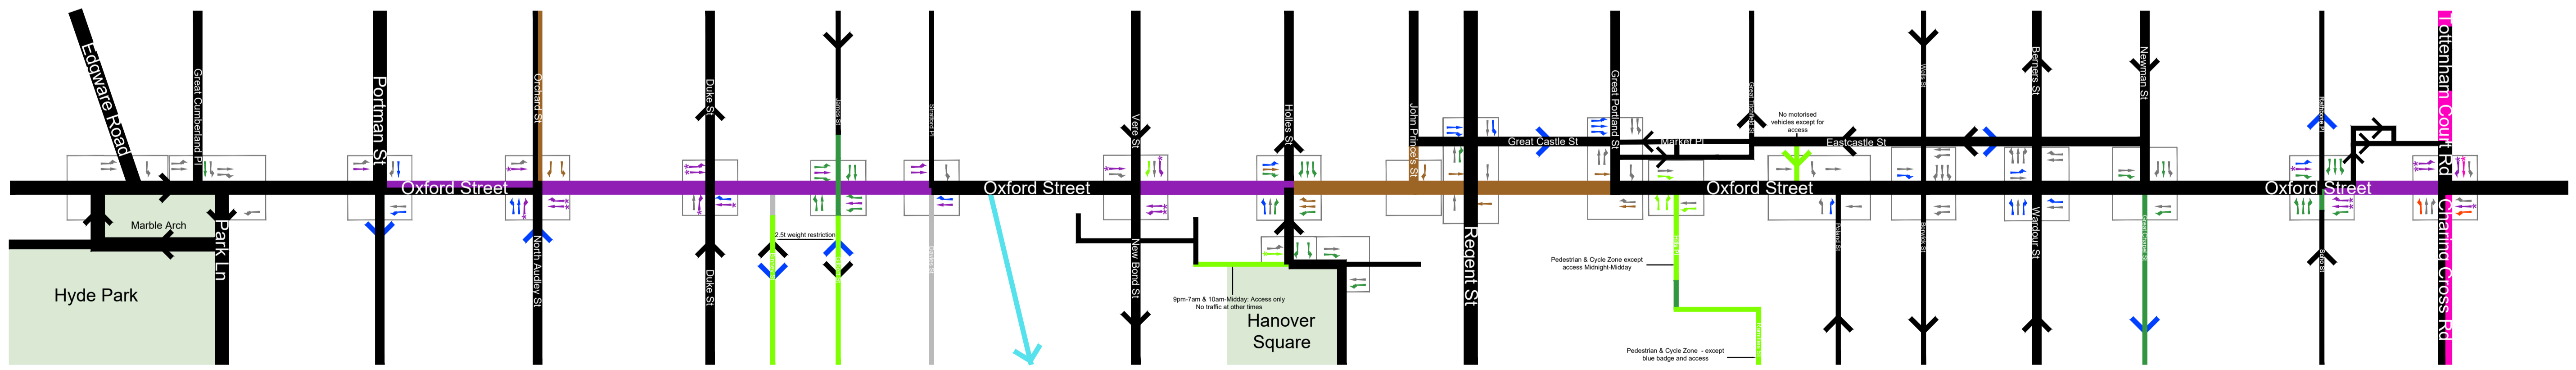

EXISTING

City of Westminster

## Permitted Traffic Movements Oxford Street

Ref: 6993/OS/069

11/07/23

Rev 1.1

**KEY:**

- Current permitted movement
- New permitted movement
- Cycle only movement 24hrs
- Bus only movement 24hrs
- Bus, taxi and cycle only movement 24hrs
- Bus and cycle only movement 24hrs
- 7am-7pm Mon-Sat: Bus, taxi & cycle only
- 7pm-7am Mon-Sat: All vehicles
- 7am-11am: Access only, No traffic at other times
- Midnight-11am: Access and cyclists only
- Cycles only at other times
- 8am-7pm: Bus and cycle only
- 7pm-8am: All vehicles
- Specific local restriction
- 7am-Midday: Bus, taxi, cycle and goods vehicles
- Midday-7pm: Bus, taxi and cycles only
- 7pm-7am: All vehicles
- \* Restriction applies only for certain times of day
- Roads closed to traffic