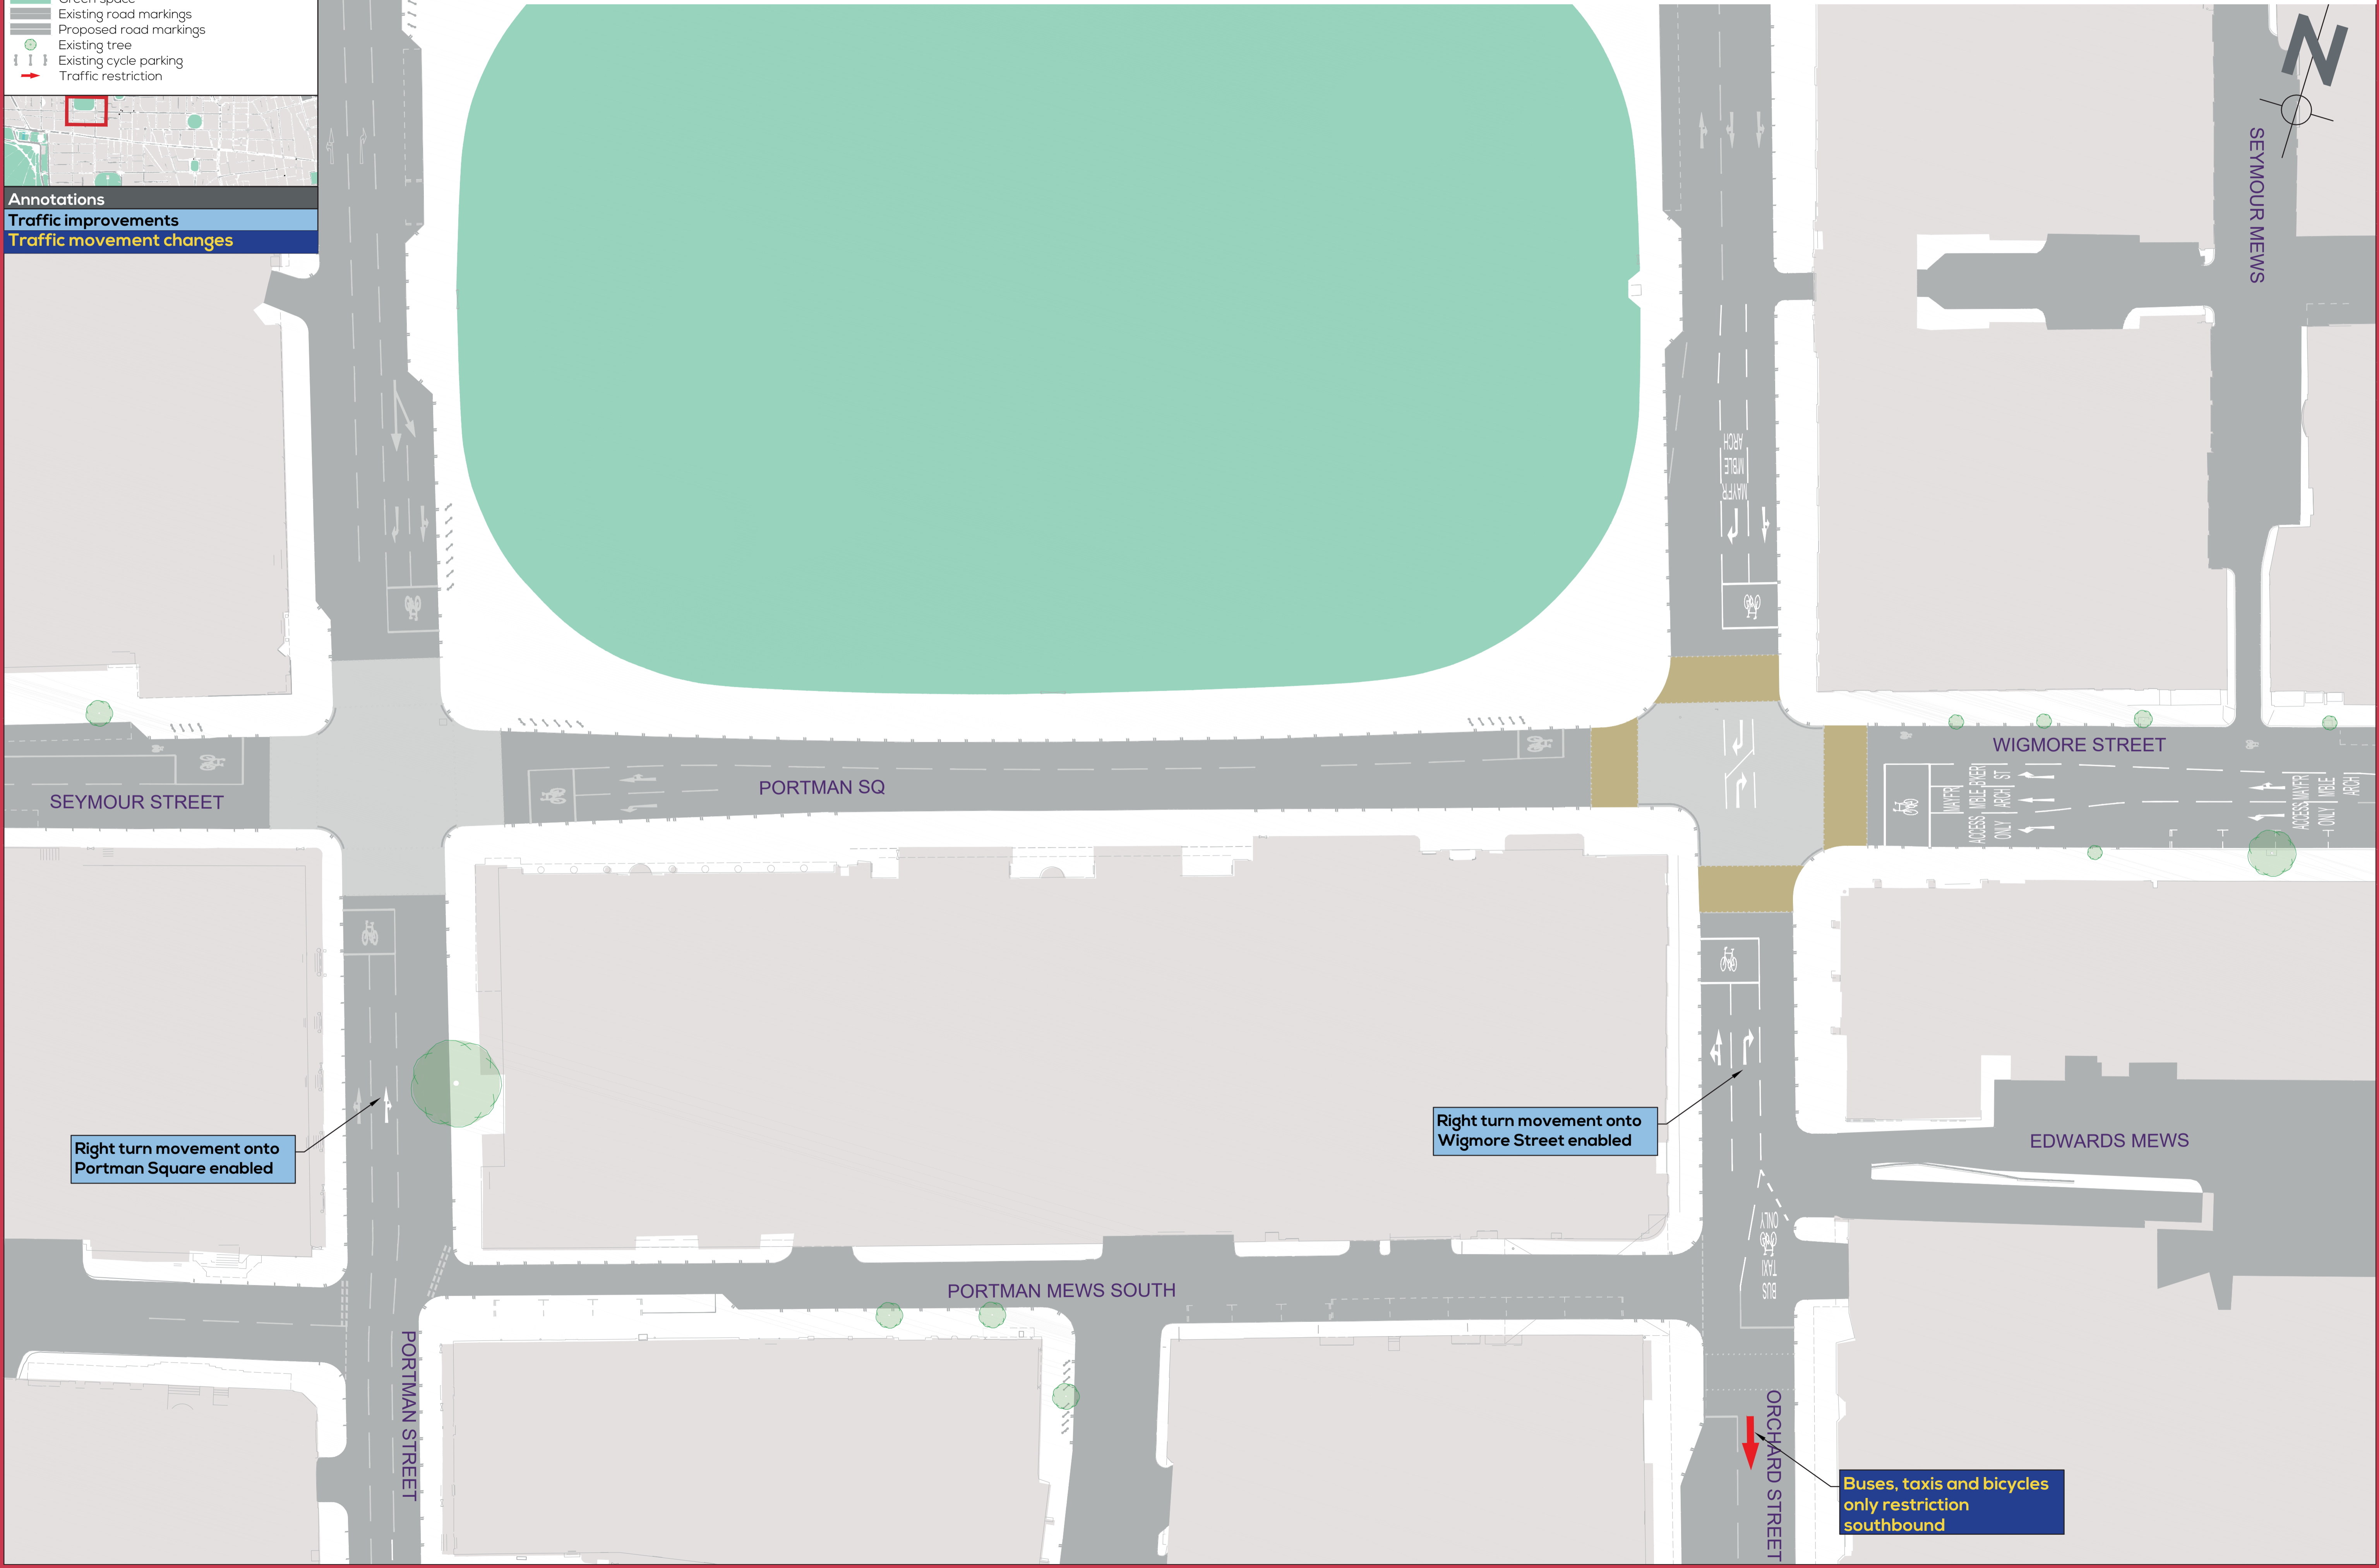

Traffic changes off Oxford Street West: Portman Street/Orchard Street Right Turns

- KEY:
- Carriageway
 - Raised carriageway
 - Pedestrian crossing
 - Green space
 - Existing road markings
 - Proposed road markings
 - Existing tree
 - Existing cycle parking
 - Traffic restriction

Annotations
Traffic improvements
Traffic movement changes

Right turn movement onto Portman Square enabled

Right turn movement onto Wigmore Street enabled

Buses, taxis and bicycles only restriction southbound

Traffic changes off Oxford Street West: North Audley Street and Park Street Traffic Reversal